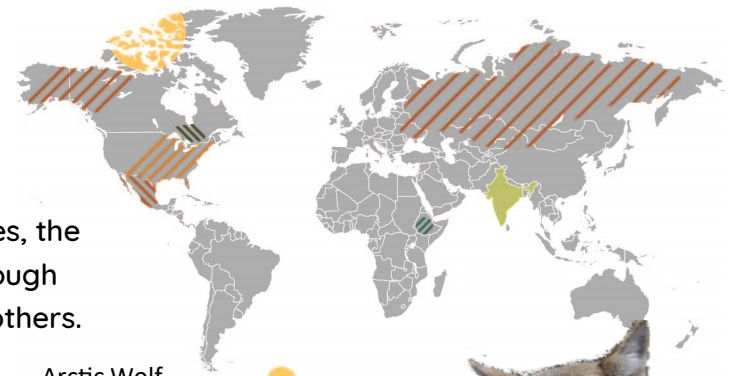

Fur

Wolves are the only canines that mate once a year and have a litter of 6-8 pups. Even though all members of a wolf pack help raise the cubs, they have a mortality of 50%.

Its coat is made of two layers, making it thick, and heavy; wolves rub against rocks and branches to lose some of its

They weigh between 18 to 80 kg. Females are smaller.

Its sense of smell is 100 times better than that of a human.

Wolves have 42 teeth. Its fangs measure 6cm.

Their bite is powerful. Its jaws can break the bones of a moose.

They live in different parts of the world because they can live in icy and desert climates depending on the species.

There are two known wolf species, the gray wolf and the red wolf, although some researchers refer to four others.