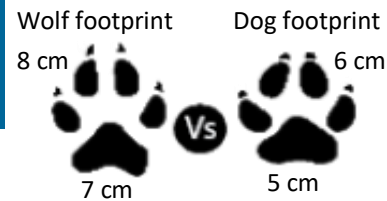

The wolf's footprint is larger, has longer pads, and marked nails than a dog.

Wolves howl to indicate its position, define its territory, or to call the pack. Its howl can be heard for miles.

Howling at the full moon is a myth without any scientific evidence.

Social hunters

They eat the prey they hunt, which could be deer, rabbits, otters, or cattle. When food is scarce, they can eat snakes, lizards, fish, even fruits, and plants. Wolves consume up to 20 pounds of meat in one meal.

They live in packs. Its social structure is defined by a hierarchy, in which the strongest is the leader, he is called an alpha male, and his partner is the female beta. The lowest is omega.

Each pack has between 6 and 20 members. When there is abundant food, two packs can coexist in the same territory. In times of scarcity, the lower-ranking wolves struggle to feed.

When hunting, they ambush their prey. Wolves can run up to 35 miles per hour, but usually, they don't run at more than 5 mph.