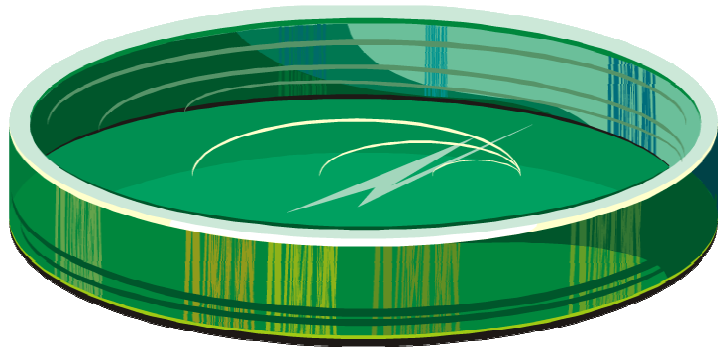

funnel

triple-beam balance

petri dish

stopwatch