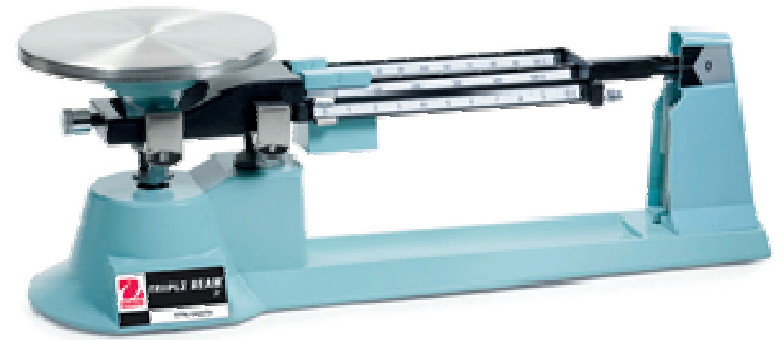

funnel

triple-beam balance

petri dish

stopwatch